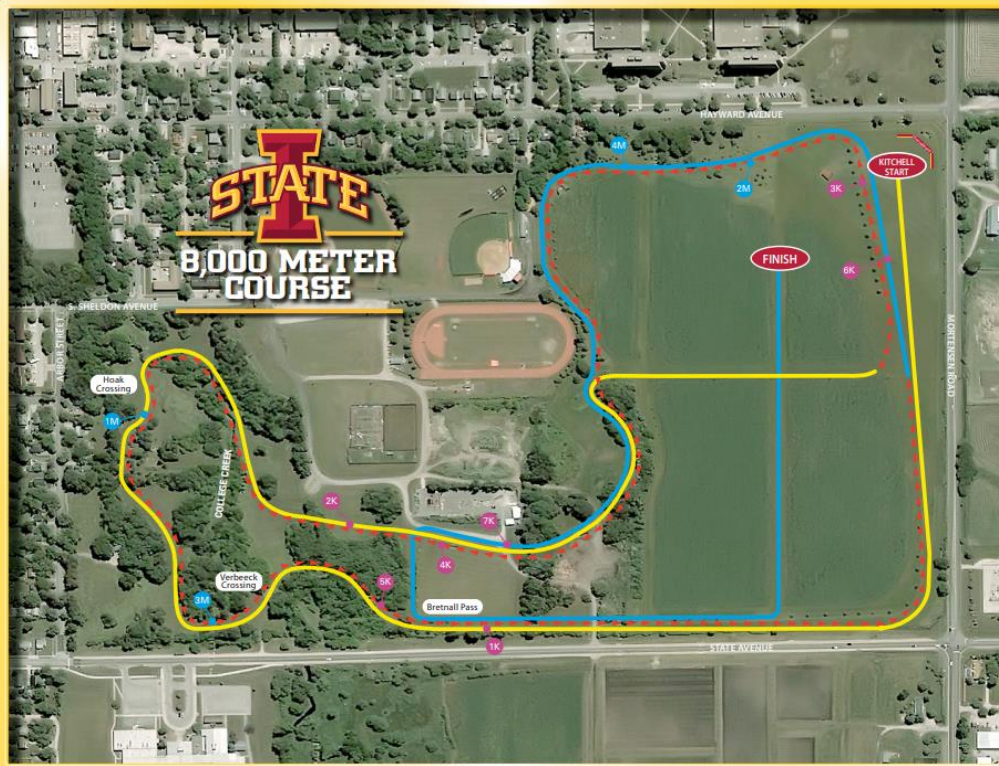

BIG XII CONFERENCE CROSS COUNTRY CHAMPIONSHIPS

Iowa State Cross Country Complex
October 26, 2018

5.3

Difficulty

27%

Rolling Hills

4

Big Climbs

86m

Average Hill Length

12%

Grade of Average Hill

Mile 3

Hardest Mile

Race Elevation Profile